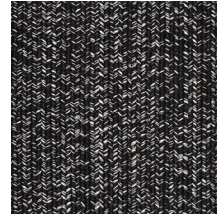

## Seasons Stripe

**Charcoal**

**Khaki**

**Beige**

Collection	<b>Outdoor</b>
Stock Sizes	<b>160 x 230, 200 x 300, 250 x 300, 250 x 350, 300 x 400</b>
Custom Sizes	<b>Available on request</b>
Construction	<b>Braided</b>
Fibre	<b>Olefin</b>

These rugs are certified by GoodWeave® which ensures no child labour is used in the production and that fair and ethical working conditions are maintained.