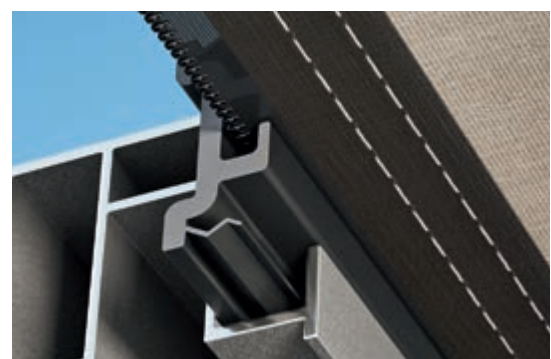

### **OptiStretch or Stretch – always a stable fabric position**

With Plaza Viva OptiStretch the fabric is held captive and on all four sides. The advantages: a highly tensioned fabric and no light gap on the sides. The basic version of the Plaza Viva Stretch is tensioned on two sides and there is a light gap between the fabric and guide channel. A strong rope tensioning system ensures even fabric positioning with both versions.