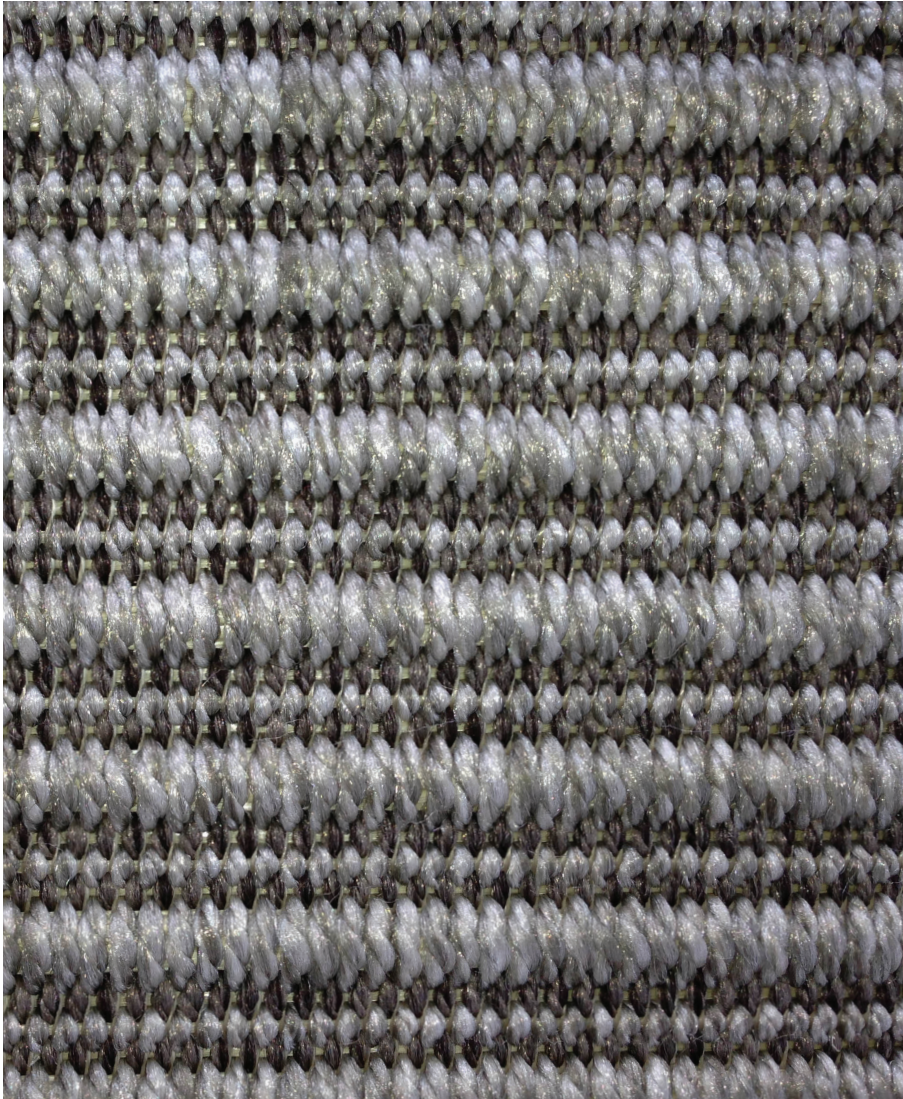

Kindu

Grey

Stone

Collection	Flatweaves & Outdoor
Custom Sizes	Available on request
Construction	Flat Woven
Fibre	100% PP Stainsafe®

These rugs are certified by GoodWeave® which ensures no child labour is used in the production and that fair and ethical working conditions are maintained.